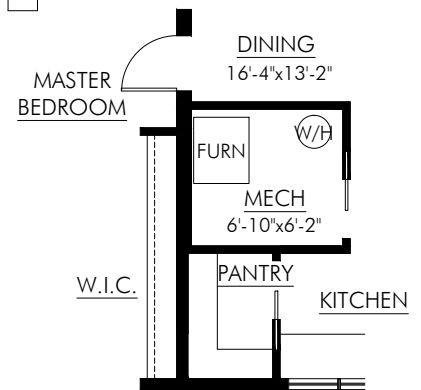

MAIN FLOOR PLAN - 1650 SQ.FT.
MONARCH-1650

CRAWL SPACE OPTION
MONARCH-1650

FRONT ELEVATION
MONARCH-1650

REAR ELEVATION
MONARCH-1650