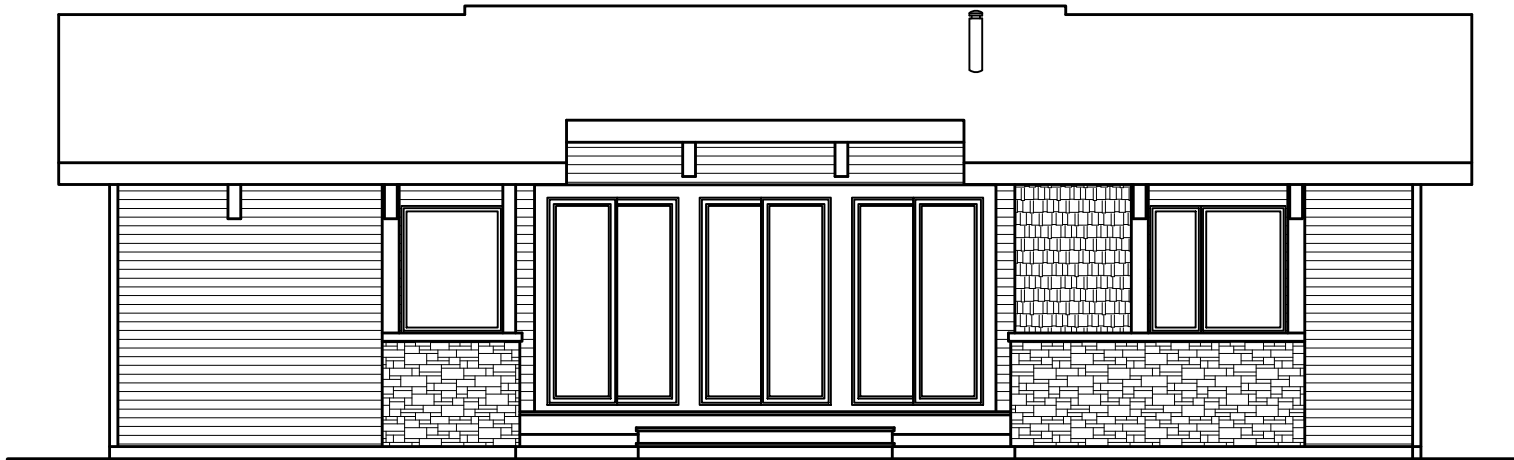

MAIN FLOOR PLAN - 1275 SQ. FT.  
 NOKOMIS-1275

Copyright of this plan property of  
 Robinson Residential Design Inc.

FRONT ELEVATION  
NOKOMIS-1275

REAR ELEVATION  
NOKOMIS-1275