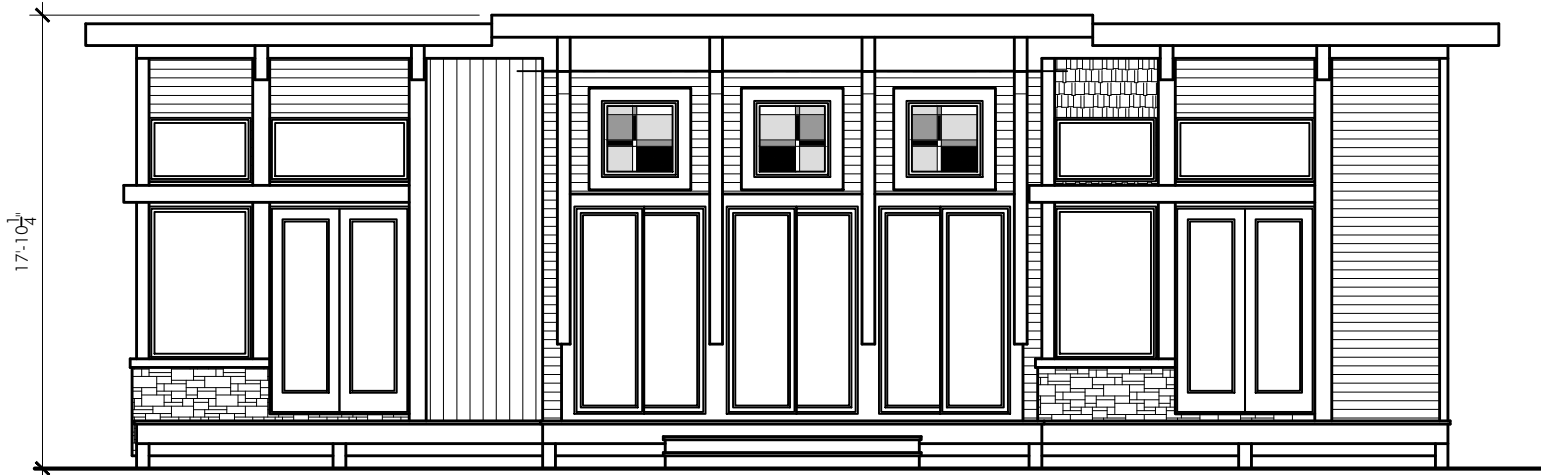

MAIN FLOOR PLAN - 1275 SQ. FT.  
 NOKOMIS-1275

Copyright of this plan property of  
 Robinson Residential Design Inc.

FRONT ELEVATION  
NOKOMIS-1275

REAR ELEVATION  
NOKOMIS-1275