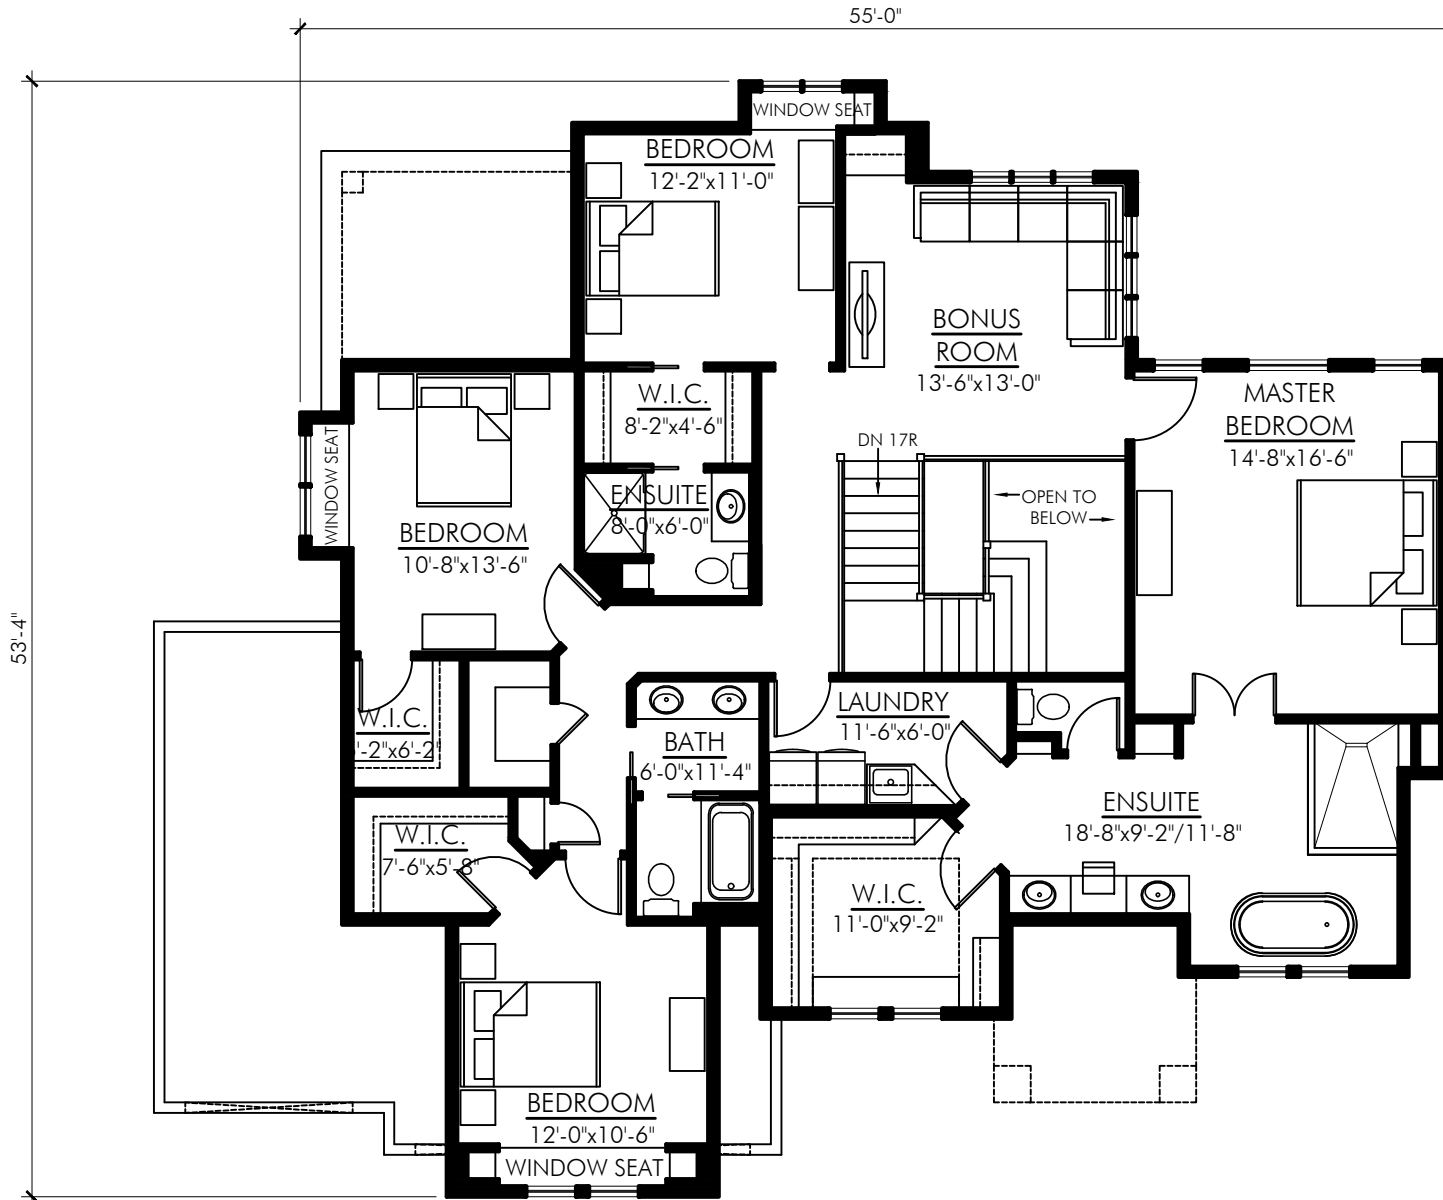

MAIN FLOOR PLAN - 1521 SQ. FT.
 ABBEY-3499

SECOND FLOOR PLAN - 1978 SQ. FT.
 ABBEY-3499

Copyright of this plan property of
 Robinson Residential Design Inc.

FRONT ELEVATION
ABBAY-3499